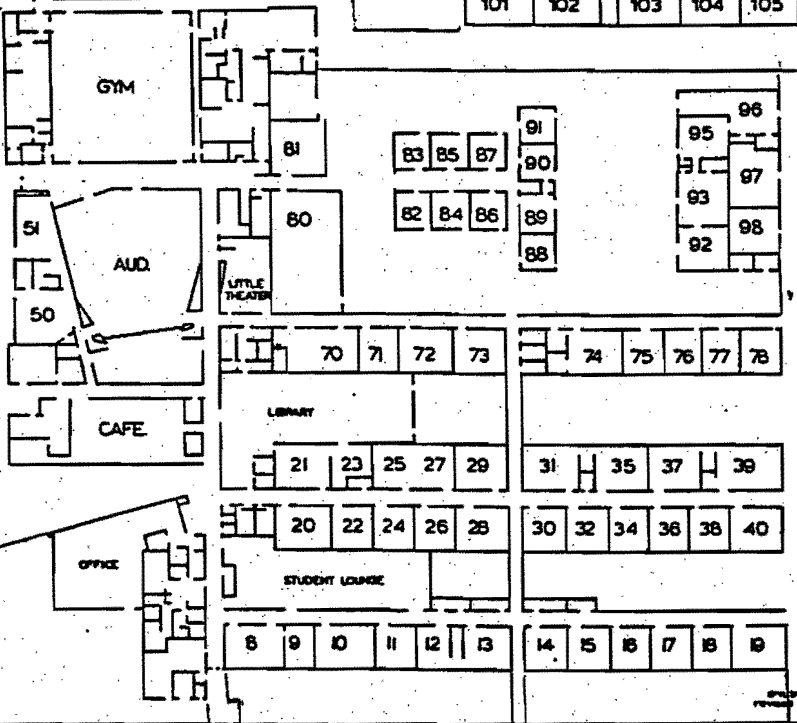

Student Parking

POOL

LEBANON UNION HIGH SCHOOL

101 102 103 104 105

GYM

AUD.

CAFE

OFFICE

LIBRARY

STUDENT LOUNGE

LITTLE THEATRE

Shop Area
Parking Lot

7TH STREET

Staff Parking Lot

Parking Lot Location Map
Lebanon Union High School

Shop Area Parking Lot