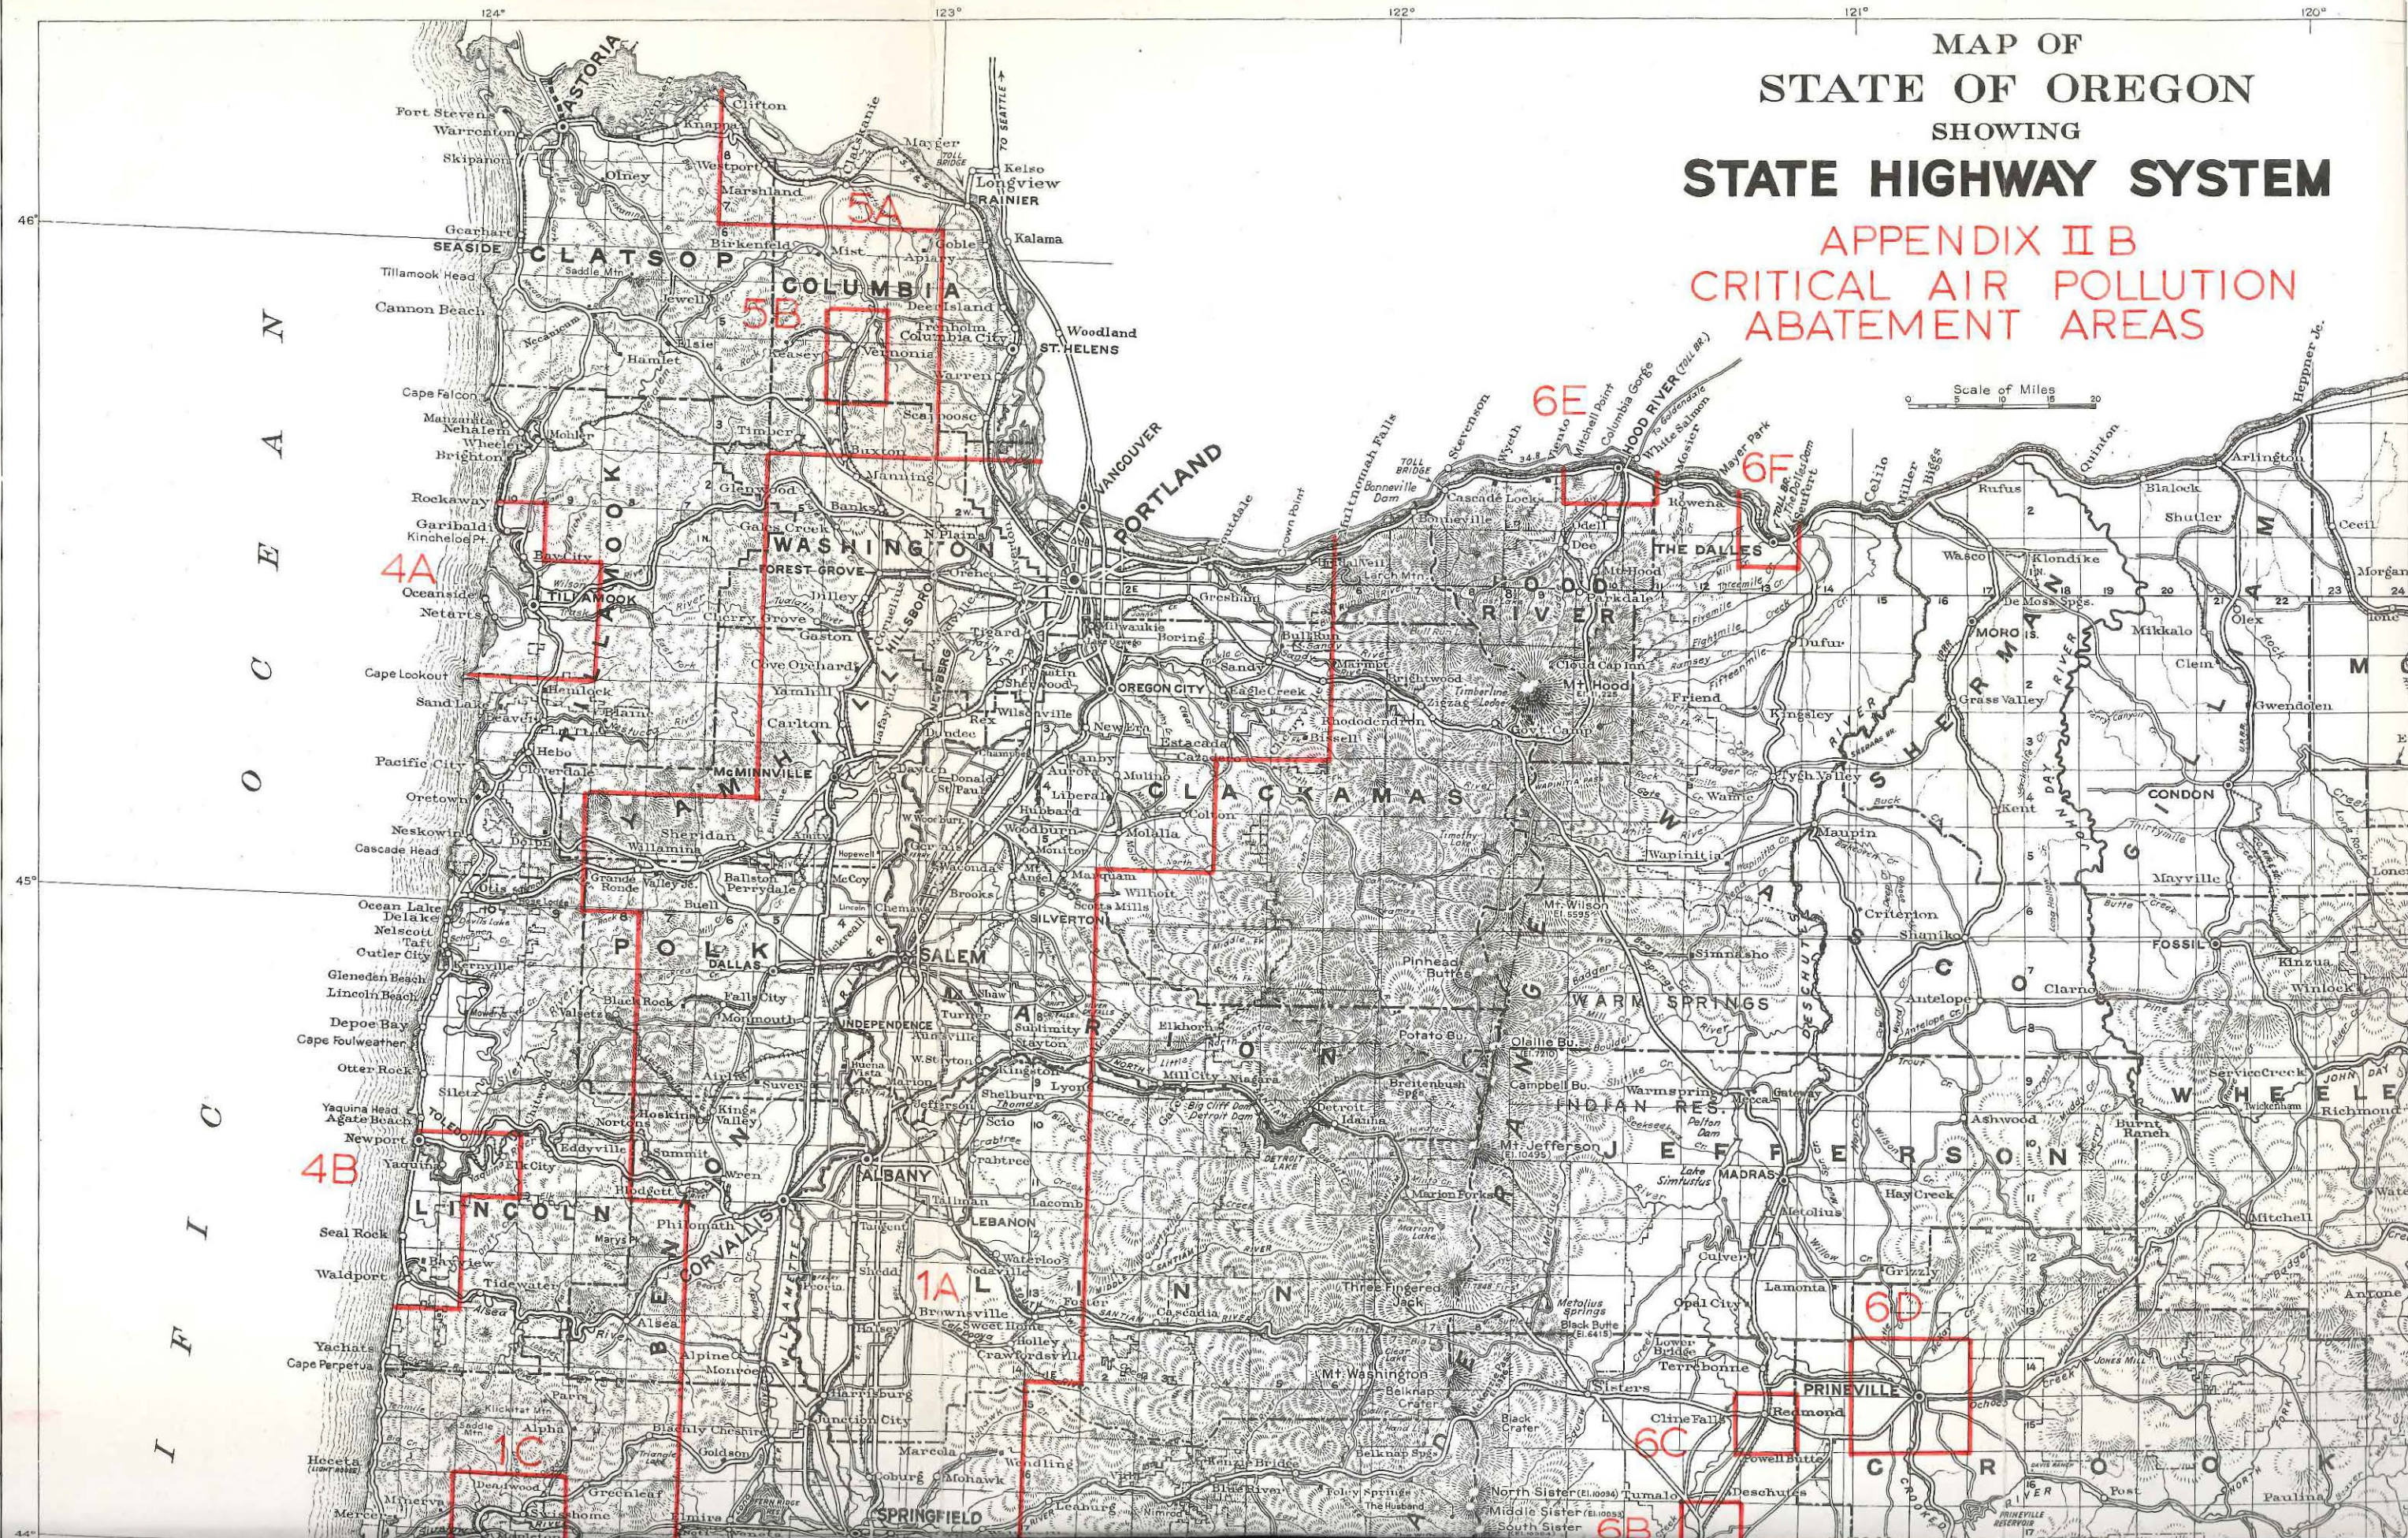

MAP OF
STATE OF OREGON
SHOWING
STATE HIGHWAY SYSTEM

APPENDIX II B
CRITICAL AIR POLLUTION
ABATEMENT AREAS