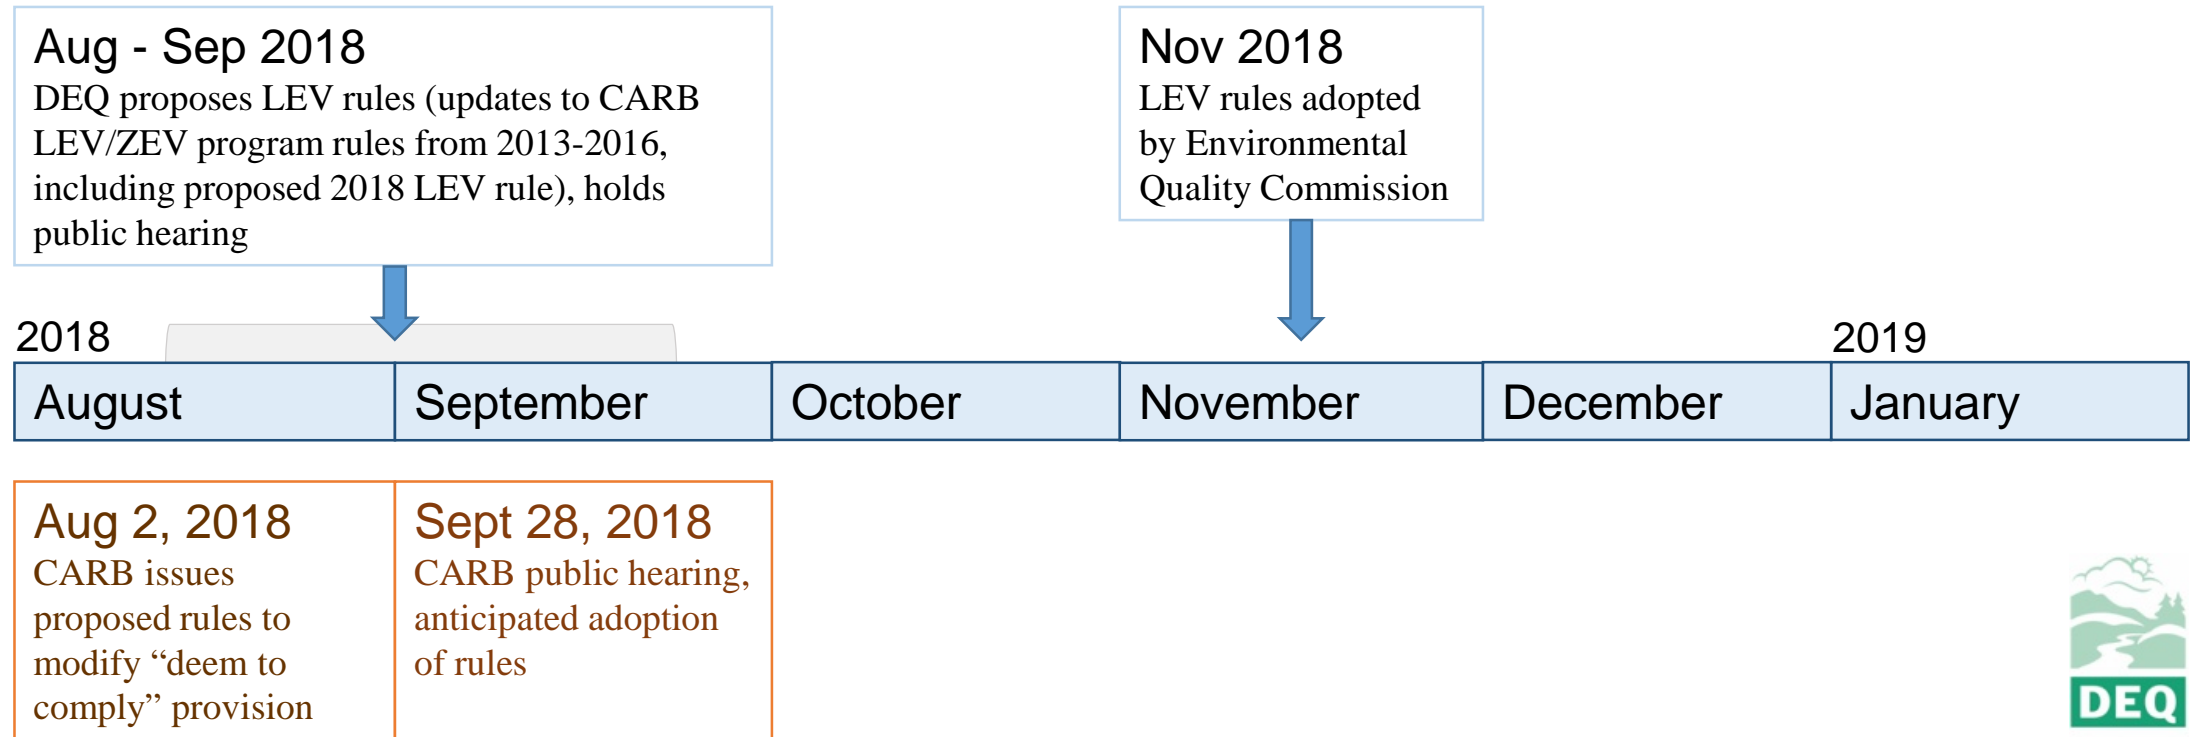

DEQ Program Development & Rulemaking Timeline

Low Emission Vehicle rule

Oregon DEQ rule schedule

California Air Resources Board (CARB) rule schedule